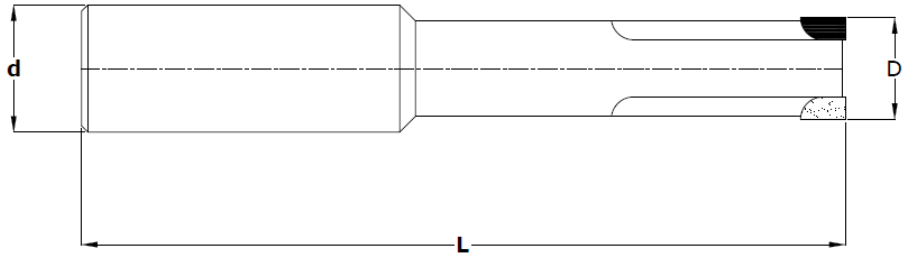

PCD/PCBN BRAZED REAMERS:

SPECTRA BRAZED PCD/PCBN REAMER

DESIGNATION	LENGTH(L)	DIAMETER(D)	d
SP-PCD-120-10	120	10	10h6
SP-PCD-120-12	120	12	12h6
SP-PCD-120-14	120	14	12h6
SP-PCD-120-16	120	16	16h6
SP-PCD-120-18	120	18	16h6
SP-PCD-120-20	120	20	20h6

- Customized size can be done as per the customer requirement.