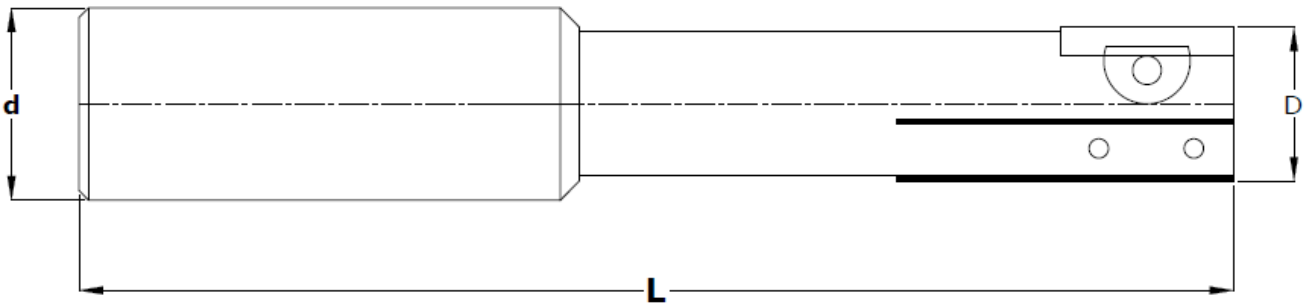

# BLADE TYPE OF REAMER:

**SPECTRA BLADE TYPE REAMER**

DESIGNATION	LENGTH(L)	DIAMETER(D)	BLADE TYPE	d
SP-BTR-120-10	120	10	SP-40-COR-02	10h6
SP-BTR-120-12	120	12	SP-40-COR-02	12h6
SP-BTR-120-16	120	16	SP-41-COR-02	12h6
SP-BTR-120-18	120	18	SP-41-COR-02	16h6
SP-BTR-120-20	120	20	SP-41-COR-02	16h6
SP-BTR-120-22	120	22	SP-41-COR-02	20h6

- Customized size can be done as per the customer requirement.