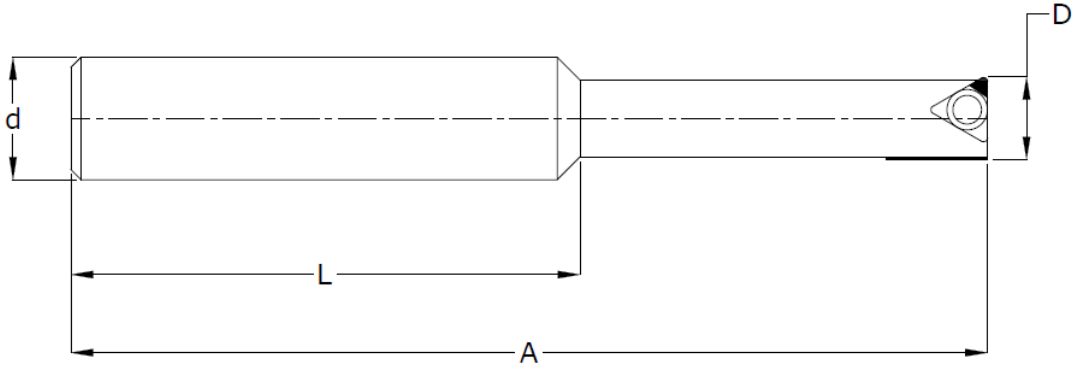

SINGLE POINT BORING BAR:

Single Point Boring Bar with Fixed insert

I. PCD/CBN BRAZED INSERT TYPE SINGLE POINT BORING BAR:

SINGLE POINT BORING

DESIGNATION	A	d	D
SP-SPB-BPCD-100-12-08	100	12	8
SP-SPB-BPCD-100-12-10	100	12	10
SP-SPB-BPCD-100-16-12	100	16	12
SP-SPB-BPCD-100-16-14	100	16	14
SP-SPB-BPCD-100-16-16	100	16	16

INSERT DETAILS:

INSERT DETAILS

DESIGNATION	INSER TYPE
SP-SPB-BPCD-100-12-08	TCMT 06T104
SP-SPB-BPCD-100-12-10	TCMT 06T105
SP-SPB-BPCD-100-16-12	TCMT060204
SP-SPB-BPCD-100-16-14	TCMT060204
SP-SPB-BPCD-100-16-16	TCMT060204